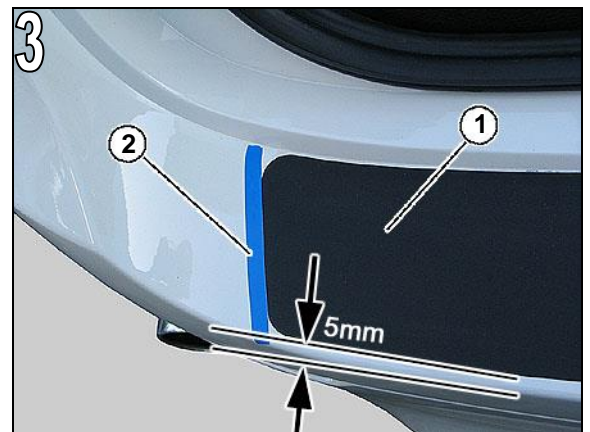

### 2. Fitting the AC Schnitzer Protective Film

Open the tailgate.

Clean and degrease the adhesive contact surface ( 1 ) on the rear skirt ( Fig. 1 ).

Align AC Schnitzer protective film ( 1 ) centrally at the edge ( Fig. 2 ).

Glue a marking strip ( 2 ) to the left of the AC Schnitzer protective film ( 1 ) ( Fig. 3 ).

Distance to outer edge of the rear skirt should be approx. 5mm.

Using the marking strip ( 2 ) as a guide, glue on the AC Schnitzer protective film ( 1 ) from left to right. Do **not** use a scraper blade or similar to prevent scratching the film ( Fig. 4 ).