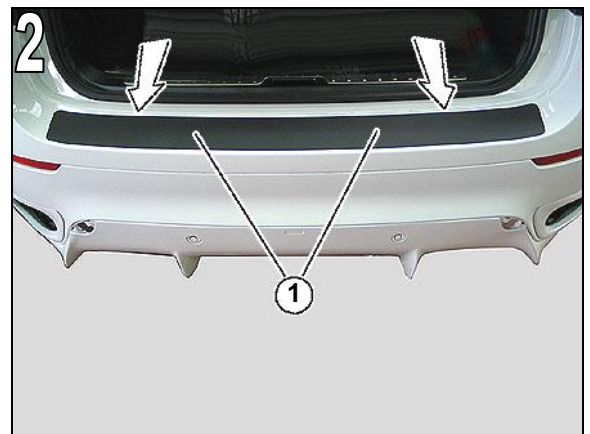

### 2. Fitting the AC Schnitzer Protective Film

Open the tailgate.

Clean and degrease the adhesive contact surface ( 1 ) on the rear skirt ( Fig. 1 ).

Align AC Schnitzer protective film ( 1 ) centrally at the edge ( Fig. 2 ).